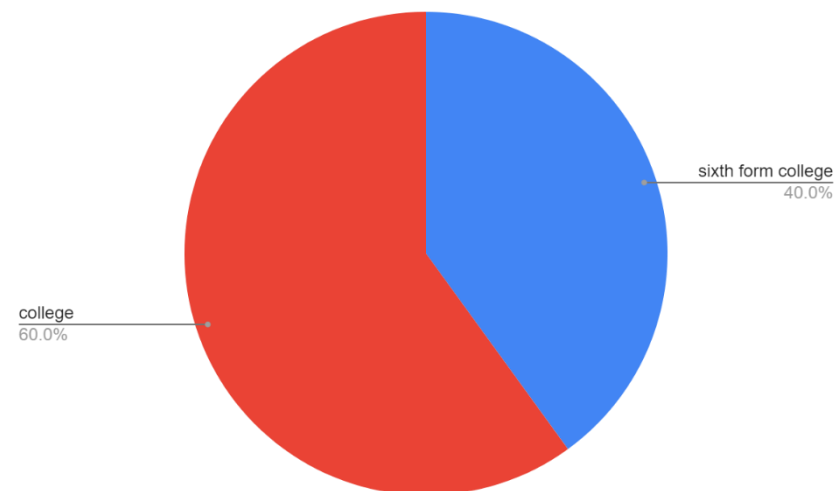

YEAR 11 LEAVERS 2024

DESTINATIONS

Total no. of students	Female	Male
99	5	94

HEADLINE SUMMARY

	School sixth form	Sixth form college	College	Apprenticeship	Employment or training	Not participating (NEET)
Male	30	11	34	0	0	19
Female	0	2	3	0	0	0

MALE

FEMALE

Destinations Outside Borough

	Total
St Charles Catholic Sixth Form	2
St Dominic's Sixth Form College	9
City of Westminster College	18
Harrow College	7
Uxbridge College	1
Stanmore College	3
Barnet and Southgate College	1
Harris Lowe Academy	2
Westminster Kingsway College	2
Hammersmith Academy	1
UTC Heathrow	2
London Academy of Excellence	2
Richmond Upon Thames College	2
City and Islington College	1
West London College	1
Enfield Grammar School	1
Stowe School	1
Bexley Grammar School	1
Cardinal Wiseman Catholic School	1
William Perkin Church of England	1
Richmond Sixth Form College	1