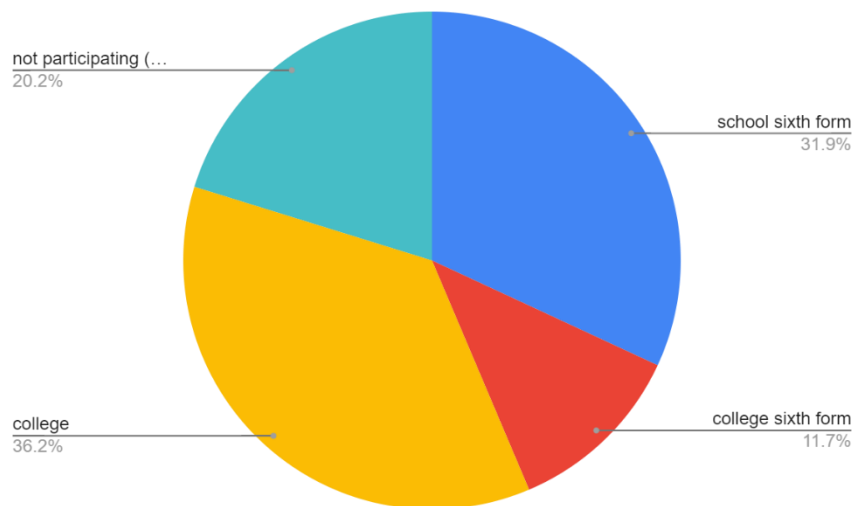

YEAR 11 LEAVERS 2024

DESTINATIONS

Total no. of students	Female	Male
99	5	94

HEADLINE SUMMARY

	School sixth form	Sixth form college	College	Apprenticeship	Employment or training	Not participating (NEET)
Male	30	11	34	0	0	19
Female	0	2	3	0	0	0

MALE

FEMALE

Destinations Outside Borough

	Total
St Charles Catholic Sixth Form	2
St Dominic's Sixth Form College	9
City of Westminster College	18
Harrow College	7
Uxbridge College	1
Stanmore College	3
Barnet and Southgate College	1
Harris Lowe Academy	2
Westminster Kingsway College	2
Hammersmith Academy	1
UTC Heathrow	2
London Academy of Excellence	2
Richmond Upon Thames College	2
City and Islington College	1
West London College	1
Enfield Grammar School	1
Stowe School	1
Bexley Grammar School	1
Cardinal Wiseman Catholic School	1
William Perkin Church of England	1
Richmond Sixth Form College	1