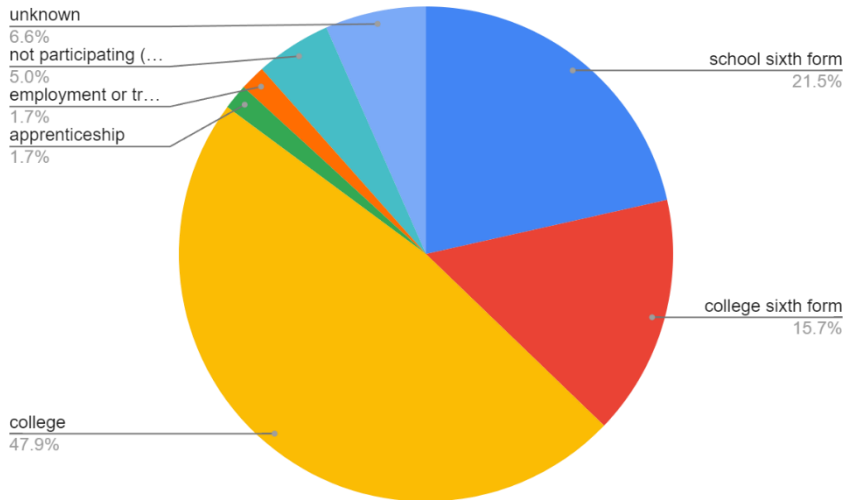

YEAR 11 LEAVERS 2023

DESTINATIONS

Total no. of students	Female	Male
123	2	121

HEADLINE SUMMARY

	School sixth form	Sixth form college	College	Apprenticeship	Employment or training	Not participating (NEET)	Unknown
Male	26	19	58	2	2	6	8
Female	0	0	2	0	0	0	0

MALE