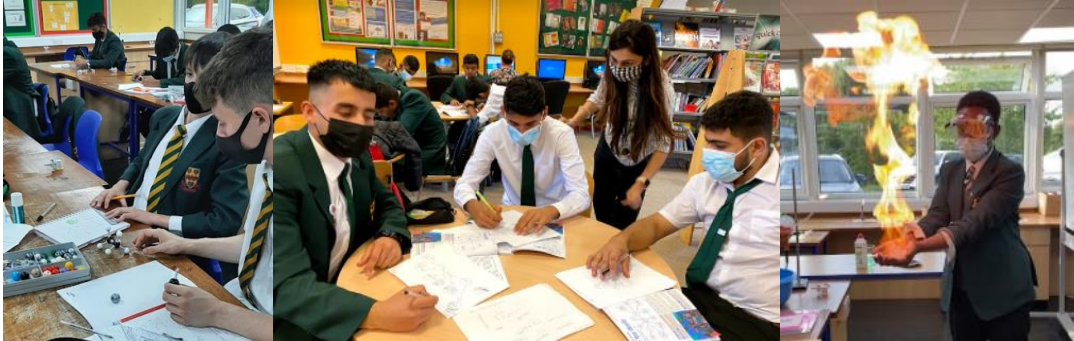

Newman

Catholic College

Everyone Counts, Everyone Contributes, Everyone Succeeds

Open Mornings

9.15am-11.00am

September 28th, 29th, 30th October 5th, 6th, 7th

Welcome to our Newman Family

Please phone for a private tour if you are unable to attend on the above dates.