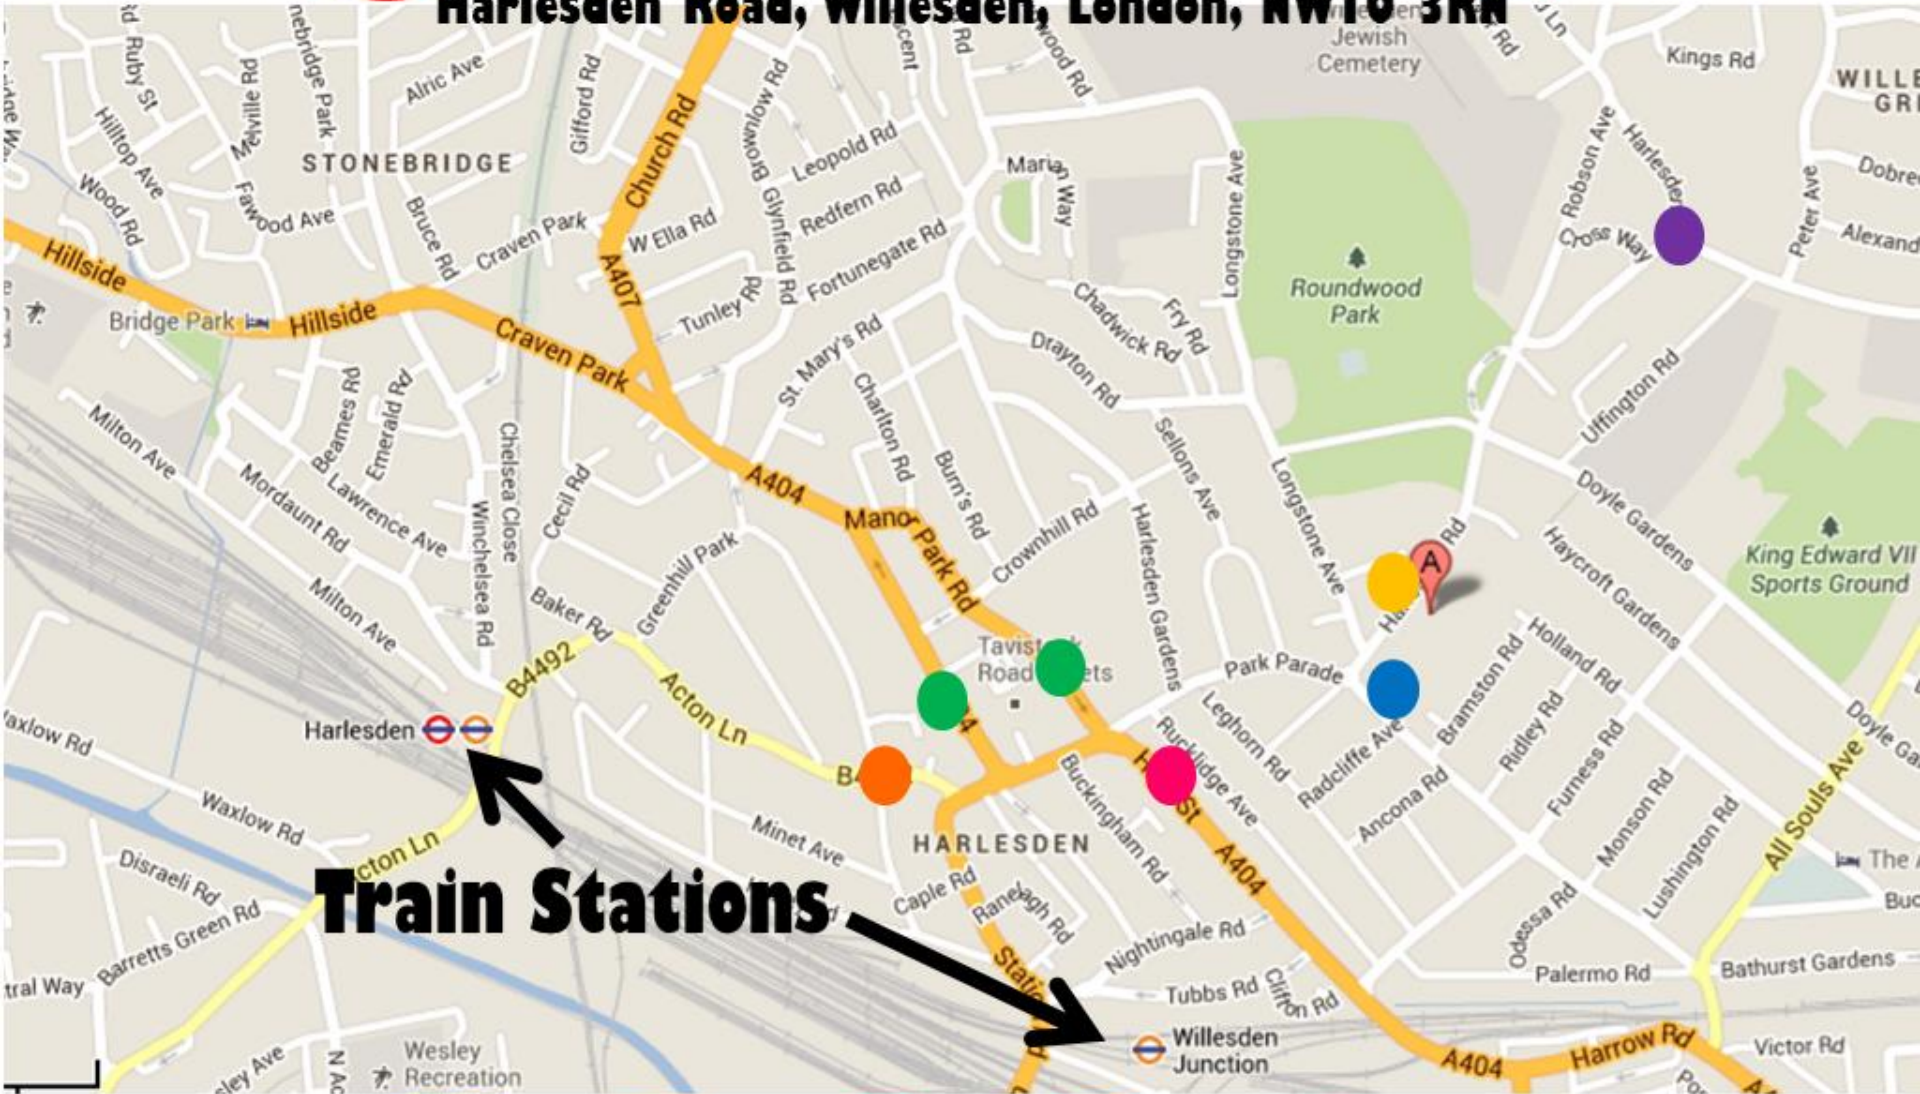

# **A** = Newman Catholic College

Harlesden Road, Willesden, London, NW10 3RN

**Train Stations**

**Buses**

**206**  
**226**

**187**

**18**  
**220**  
**260**  
**266**

**224**  
**PR1**  
**487**  
**228**

# **A** = Newman Catholic College

Harlesden Road, Willesden, London, NW10 3RN