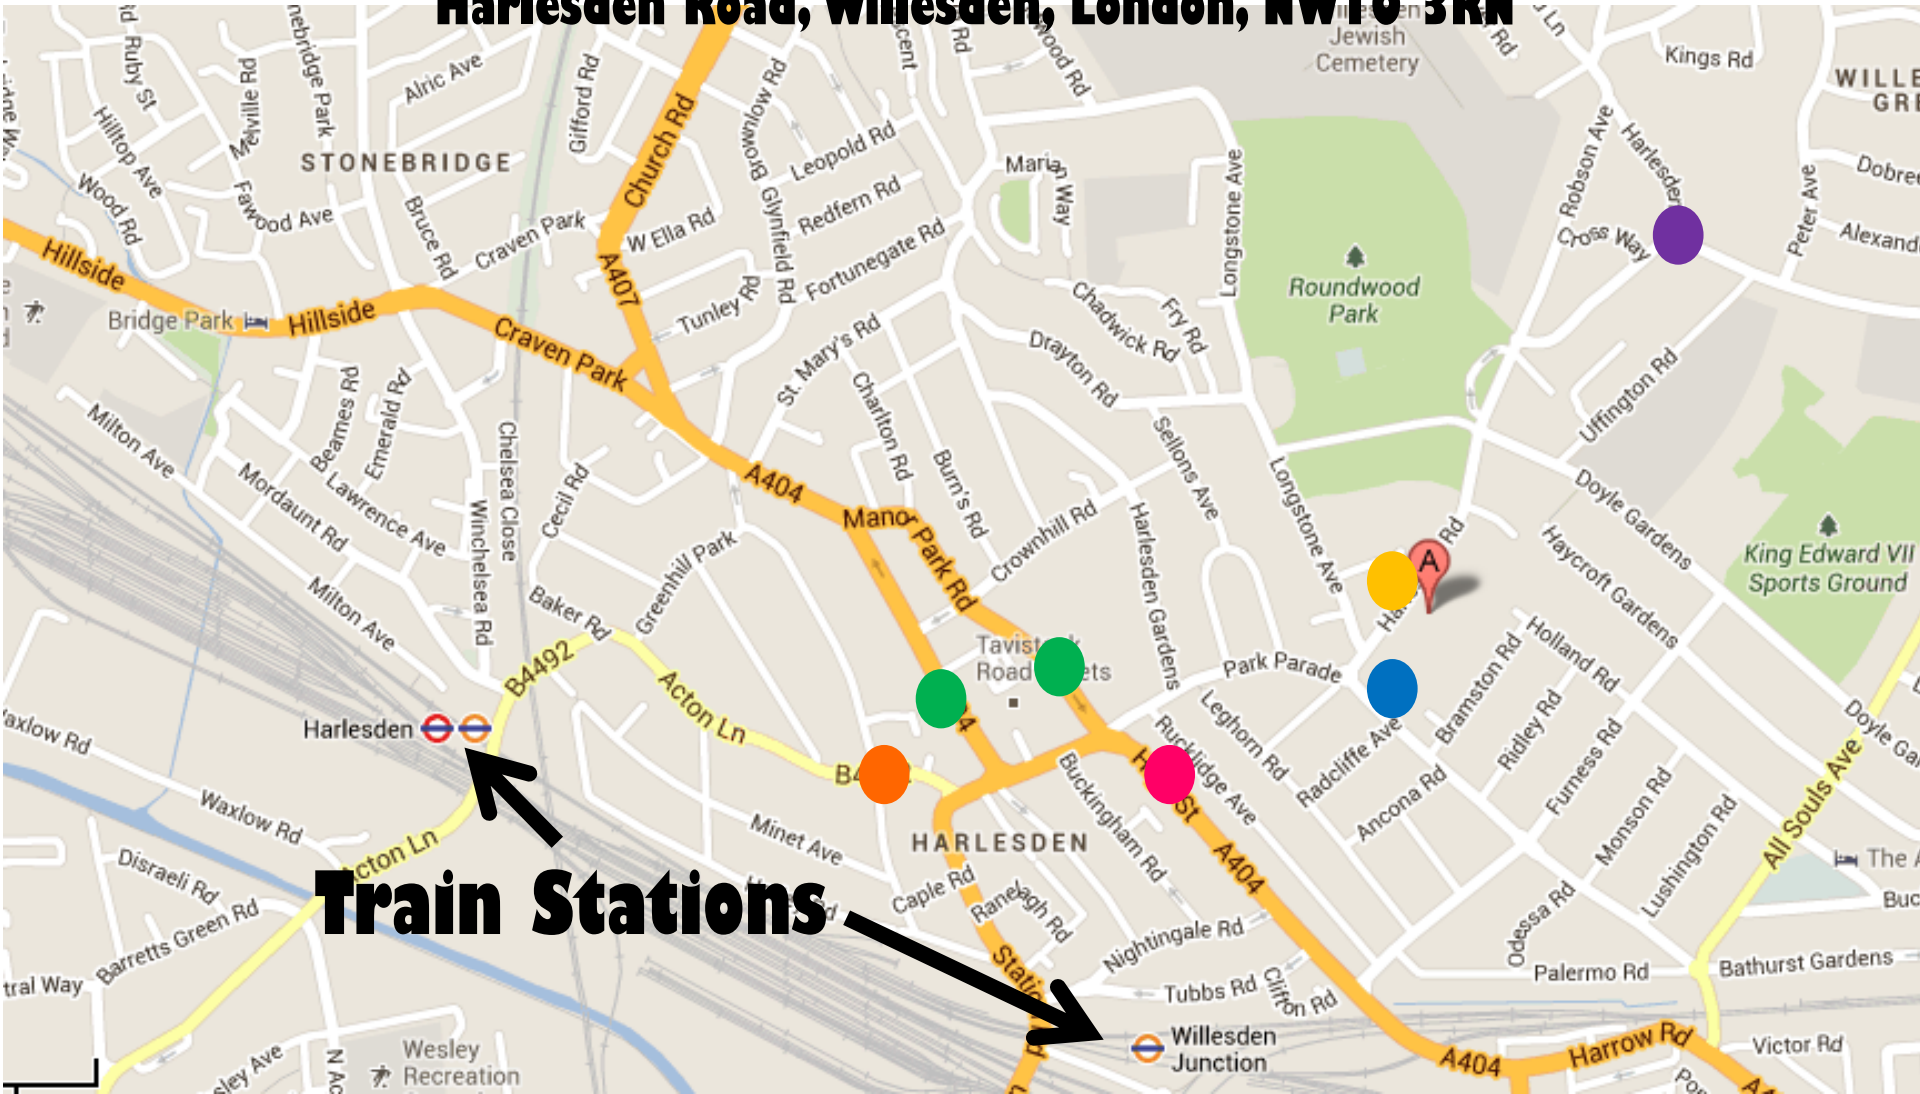

# **A** = Newman Catholic College

Harlesden Road, Willesden, London, NW10 3RN

**Train Stations**

**Buses**

**206**  
**226**

**187**

**18**  
**220**  
**260**  
**266**

**224**  
**PR1**  
**487**  
**228**

# **A** = Newman Catholic College

Harlesden Road, Willesden, London, NW10 3RN